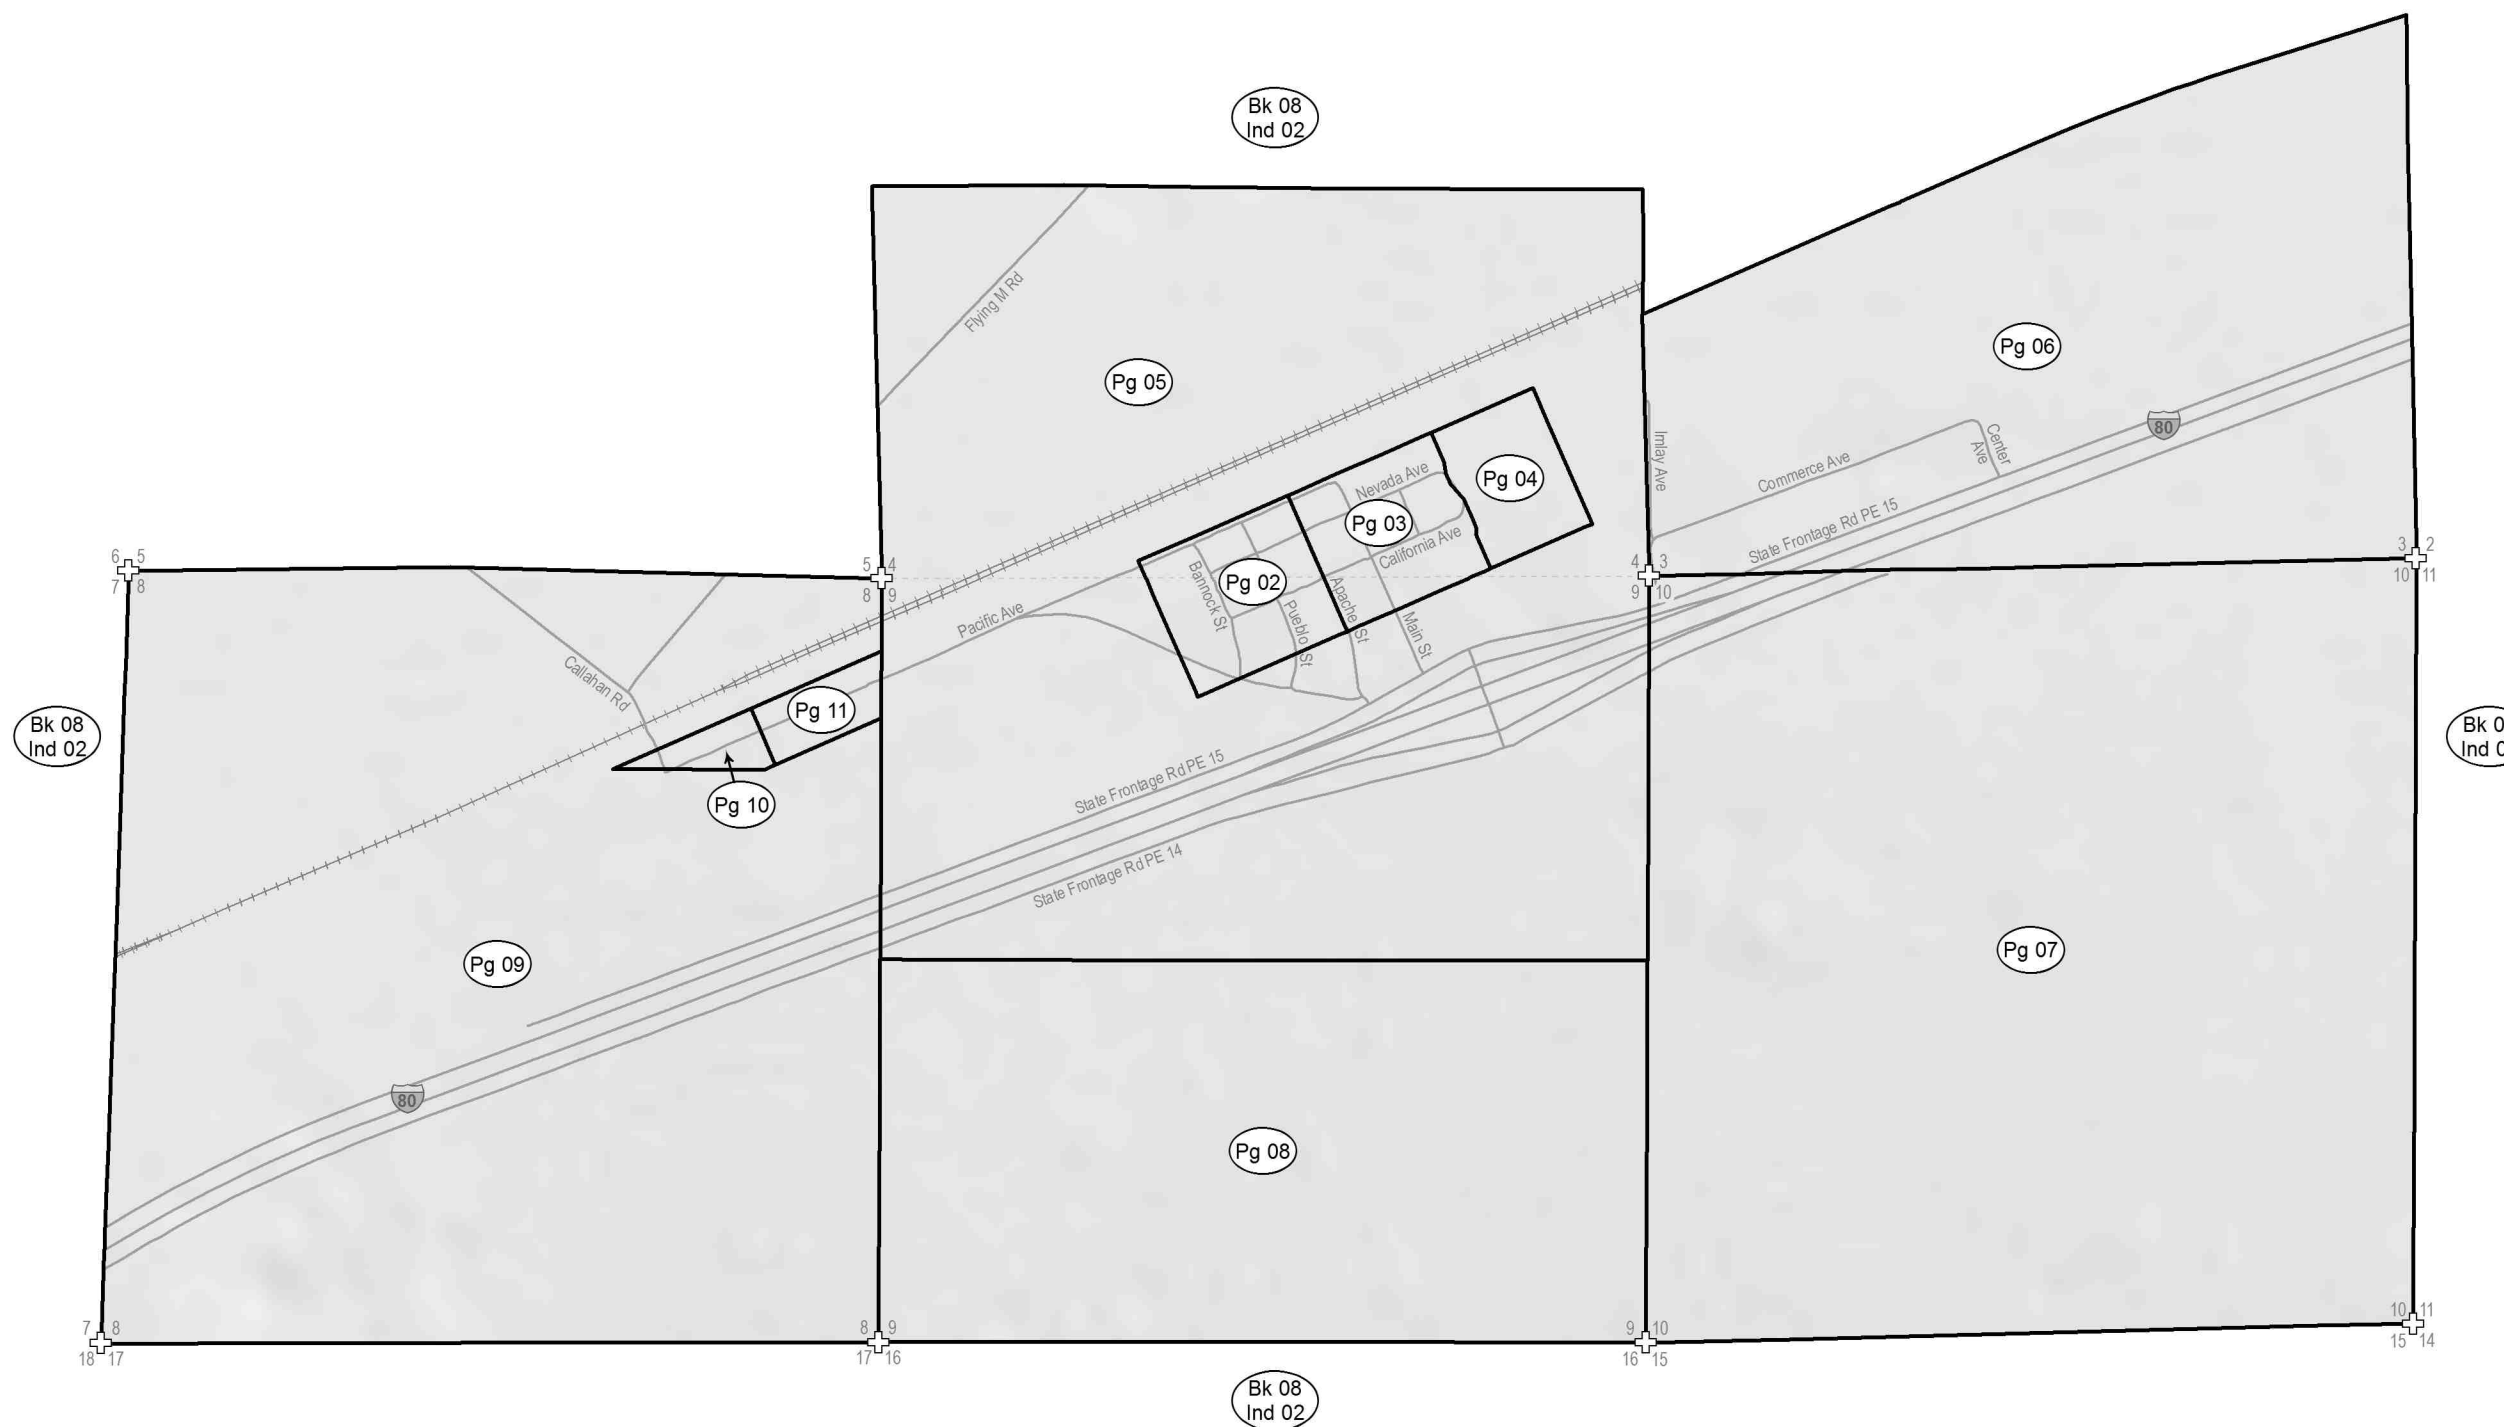

Book 06 - Index

Town of Imlay

Location

Map date: 11/08/2011
Created by: PC Assessor's Office/CPS

Assessor's Office
398 Main St
Lovelock, NV 89419
775-273-2369

Disclaimer: This map was prepared for use by the Pershing County Assessor's Office for assessment purposes only. It does not represent a survey. No liability is assumed as to the accuracy of the data delineated hereon or to the sufficiency of the data for any other use.